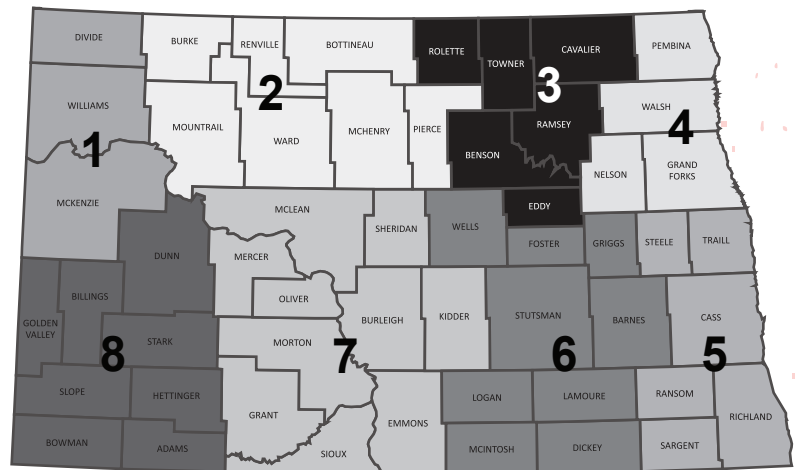

Arts Across the Prairie - Placemaking in Rural North Dakota

An Invitation for Residents of Region 3:
Turtle Mountain, Rolette, Towner, Cavalier, Ramsey,
Benson, Spirit Lake and Eddy Counties

JOIN US for a
Community Gathering
on the Turtle Mountain Reservation

Transportation Building
1300 Omega Rd., Belcourt

Wednesday, July 26 @ 4pm CT

- Enjoy light refreshments
- Learn more about *Arts Across the Prairie*
- Find out how you can be involved
- **We want your participation!**